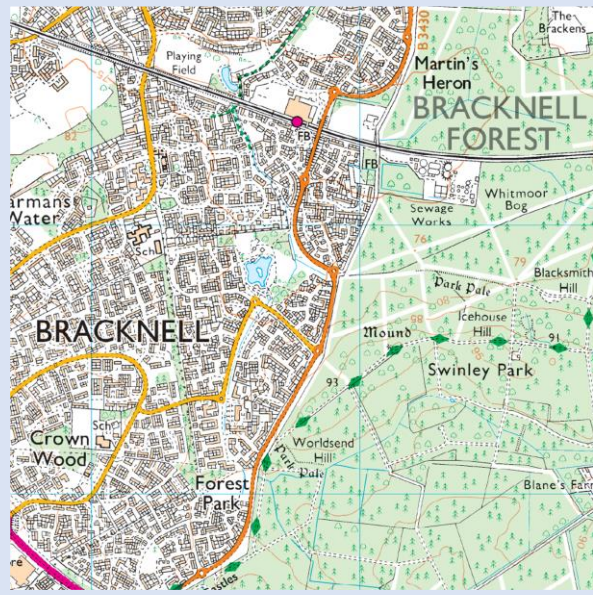

# Planet Protectors: Knowledge Organiser Geography

Prior Learning:  
Moving to Thrive

Future Learning:  
Crime and Punishment  
through the Ages

Key words:  
Geographical  
Physical  
Human  
Regions  
Counties/ county  
United Kingdom  
Environmental  
Impact  
Planet  
Effects  
OS – Ordnance  
Survey  
Map  
Globes  
Digital/ Computer  
Wider World  
4 grid reference  
Compass  
Four figure  
Eight points  
compass

To map human and physical features on a map,  
including in my local area.

To explore and locate the cities of the UK,  
including geographical regions and identifying  
their characteristics; including the environmental  
impact.